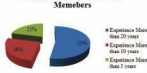

Highly Experienced Faculty Members